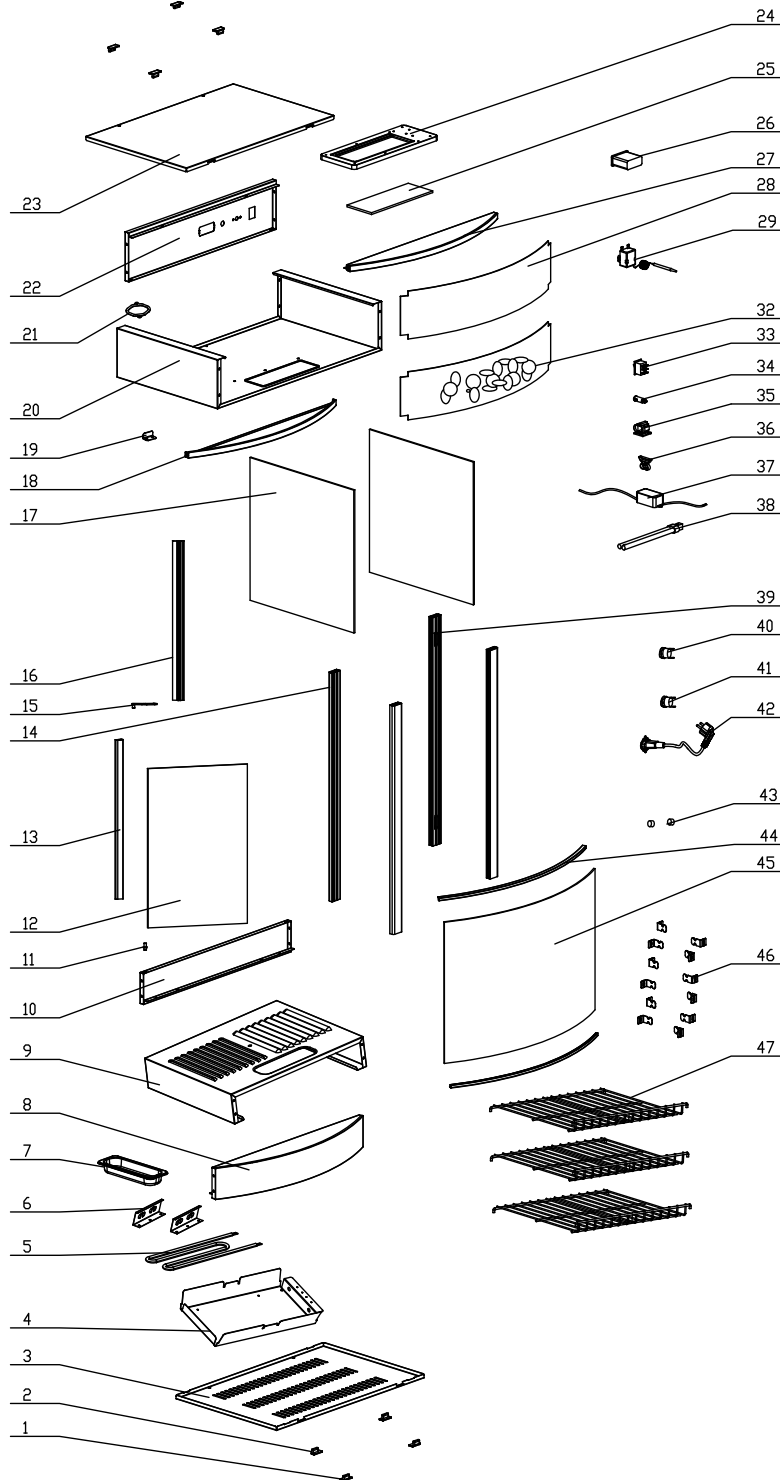

Parts Breakdown

Model DW-CN-0097 40000

Parts Breakdown

Model DW-CN-0097 40000

Item No.	Description	Position	Item No.	Description	Position	Item No.	Description	Position
70819	Rubber Feet Left for 40000	1	70835	Door Frame Left for 40000	16	70688	Switch for 40000	33
70820	Rubber Feet Right for 40000	2	70837	Side Glass for 40000	17	60218	Indicator Light for 40000	34
70821	Bottom Board for 40000	3	70838	Component of Front Panel for 40000	18	70855	Lamp Holder for 40000	35
70823	Tray for Heater for 40000	4	70839	Door Stopper for 40000	19	70856	Lamp Bracket for 40000	36
70824	Heating Element for 40000	5	70840	Ceiling Board for 40000	20	70857	Electronic Ballast for 40000	37
67333	Heater Brace for 40000	6	AE709	Sheathed Platen for 40000	21	70858	Fluorescent Lamp for 40000	38
60735	Water Receiver for 40000	7	70842	Control Panel for 40000	22	70861	Back Pillar for 40000	39
70827	Component of Front Panel for 40000	8	70843	Cover Board for 40000	23	70863	Thermostat T1M/33 for 40000	40
70828	Ventilated Board for 40000	9	70844	Transparent Lamp Cover for 40000	24	70862	Thermostat T1/33 for 40000	41
70829	Back Panel for 40000	10	70845	Fixed Plate for Lamp Cover for 40000	25	60741	Power Line for 40000	42
67295	Door Pin for 40000	11	70846	Thermometer for 40000	26	70866	Magnet for 40000	43
70831	Door Glass for 40000	12	70847	Component of Front Panel for 40000	27	70867	Decorative Strip for 40000	44
70832	Barrier Strip for 40000	13	70848	Transparent Plate for 40000	28	70868	Curved Glass for 40000	45
70833	Front Pillar for 40000	14	70849	Temperature Controller for 40000	29	70869	Shelf Clamp for 40000	46
67296	Upper Hinge Back for 40000	15	70852	Advertisement Board for 40000	32	70870	Shelf for 40000	47